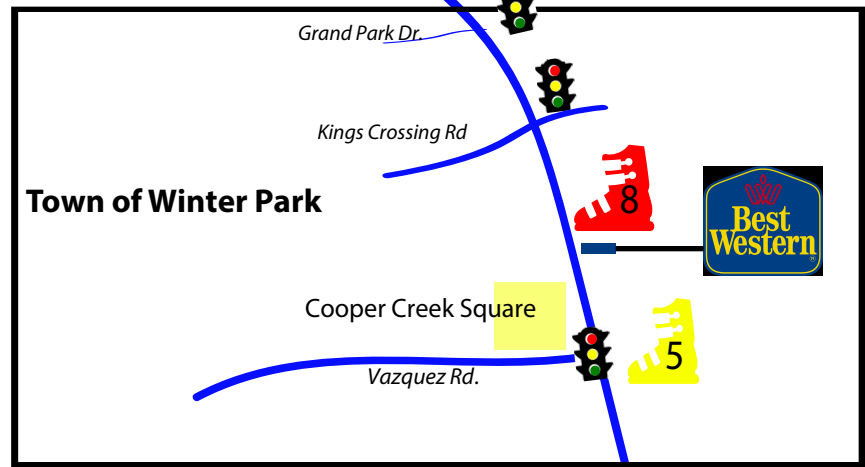

Ski/Snowboard Equipment Rental Locations Map

Snow Mountain Ranch

Tabernash (town)

Beavers Sports Shop
(located next to Best Western Alpenglw Lodge)
78665 Hwy.40, Winter Park, CO 80482

Snow Mountain Sports
(located within Snow Mountain Ranch)
221 County Road 531, Granby, CO 80446

Ski Broker (across hwy from Safeway, next to Murdochs shopping center)
601 Zerex St, Fraser, CO 80442

Epic Mountain Sports
(across hwy from Cooper Creek Square)
78941 Hwy.40, Winter Park, CO 80482

Ski 4 Less (located within Winter Park Mtn. Lodge, across hwy from ski area)
81699 Hwy.40, Winter Park, CO 80482

Fraser (town)

Eisenhower Dr.
Meadow Ridge Rd.
Safeway Grocery Store

Town of Winter Park

Grand Park Dr.
Kings Crossing Rd.
Cooper Creek Square
Vazquez Rd.
Best Western

Winter Park Resort- Group Fulfillment Center (located adjacent to West Portal Bldg., 2nd level above medical clinic) 239 Winter Park Dr, Winter Park, CO 80482

See a more detailed map in Ski Locker for resort rental locations!

Winter Park Resort

Winter Park Mtn. Lodge

Winter Park Dr. (South Entrance)

To Denver