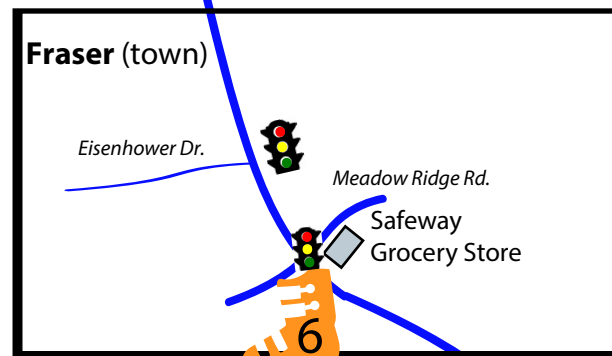

Ski/Snowboard Equipment Rental Locations Map

Snow Mountain Ranch

Tabernash (town)

Beavers Sports Shop
(located next to Best Western Alpenglw Lodge)
78665 Hwy.40, Winter Park, CO 80482

Snow Mountain Sports
(located within Snow Mountain Ranch)
221 County Road 531, Granby, CO 80446

Ski Broker (across hwy from Safeway, next to Murdochs shopping center)
601 Zerex St, Fraser, CO 80442

Epic Mountain Sports
(across hwy from Cooper Creek Square)
78941 Hwy.40, Winter Park, CO 80482

Ski 4 Less (located within Winter Park Mtn. Lodge, across hwy from ski area)
81699 Hwy.40, Winter Park, CO 80482

Fraser (town)

Eisenhower Dr.
Meadow Ridge Rd.
Safeway Grocery Store

Town of Winter Park

Grand Park Dr.
Kings Crossing Rd.
Cooper Creek Square
Vazquez Rd.
Best Western

Winter Park Resort- Group Fulfillment Center (located adjacent to West Portal Bldg., 2nd level above medical clinic) 239 Winter Park Dr, Winter Park, CO 80482

See a more detailed map in Ski Locker for resort rental locations!

Winter Park Resort

Winter Park Mtn. Lodge

Winter Park Dr. (South Entrance)

To Denver