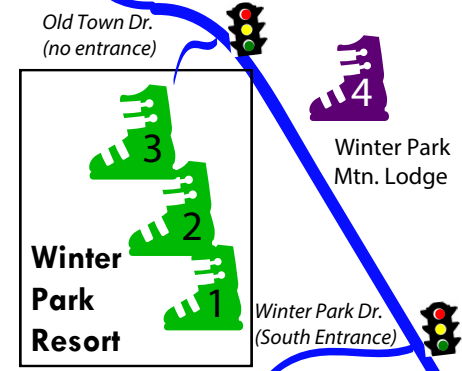

Ski/Snowboard Equipment Rental Locations Map

Snow Mountain Ranch

Tabernash (town)

Beavers Sports Shop
(located next to Best Western Alpenglw Lodge)
78665 Hwy.40, Winter Park, CO 80482

Snow Mountain Sports
(located within Snow Mountain Ranch)
221 County Road 531, Granby, CO 80446

Fraser (town)

Eisenhower Dr.
Meadow Ridge Rd.
Safeway Grocery Store

Town of Winter Park

Grand Park Dr.
Kings Crossing Rd.
Cooper Creek Square
Vazquez Rd.
Best Western

Winter Park Resort- Group Fulfillment Center (located adjacent to West Portal Bldg., 2nd level above medical clinic) 239 Winter Park Dr, Winter Park, CO 80482

Winter Park Resort- West Portal Rentals (located within West Portal Bldg. at street level) 239 Winter Park Dr, Winter Park, CO 80482

Winter Park Resort- Village Rentals (located within Zephyr Slopeside Bldg., across walking path from Starbucks) 201 Zephyr Way, Winter Park, CO 80482

See a more detailed map in Ski Locker for resort rental locations!

Winter Park Resort

Winter Park Mtn. Lodge

Winter Park Dr. (South Entrance)

To Denver