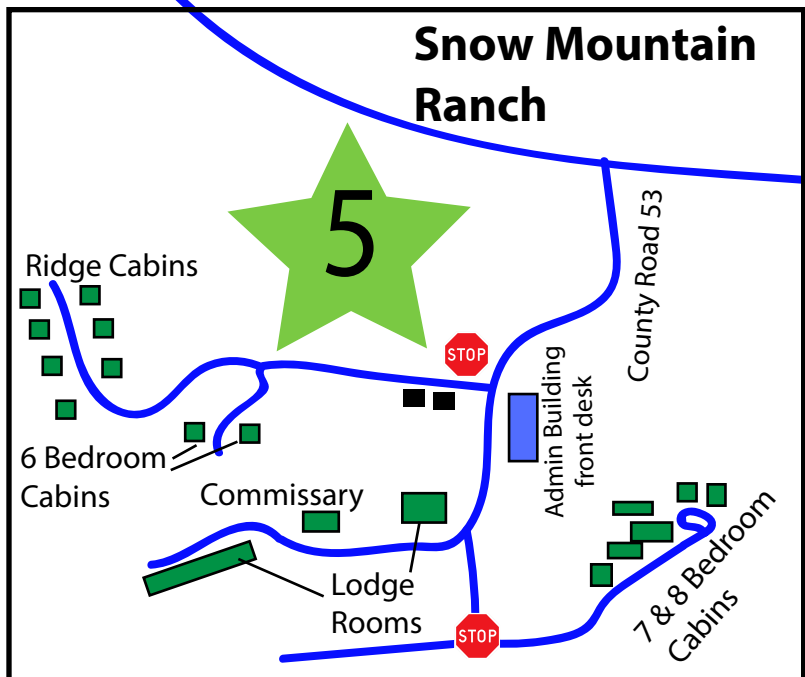

Overnight Lodging

Map

-  1 Winter Park Resort- Zephyr Mountain Lodge
201 Zephyr Way Winter Park CO, 80482
-  2 Winter Park Resort- Fraser Crossing/Founders
Pointe Condos
670 Winter Park Dr, Winter Park, CO 80482
-  3 Winter Park Resort -The Vintage Hotel Condos
100 Winter Park Drive Winter Park CO, 80482
-  4 Beaver Village Condos
50 Village Drive. Winter Park CO, 80482
-  5 Snow Mountain Ranch (cabins & lodge rooms)
1101 County Road 53 Granby CO 80446

**Tabernash
(town)**

Fraser (town)

Safeway Grocery
Store

**Winter Park
Resort**

**Downtown
Winter Park**

Beaver Village Condos

4

**Winter Park
Resort**

Please see close up map
of Winter Park Resort to
the left

To Denver